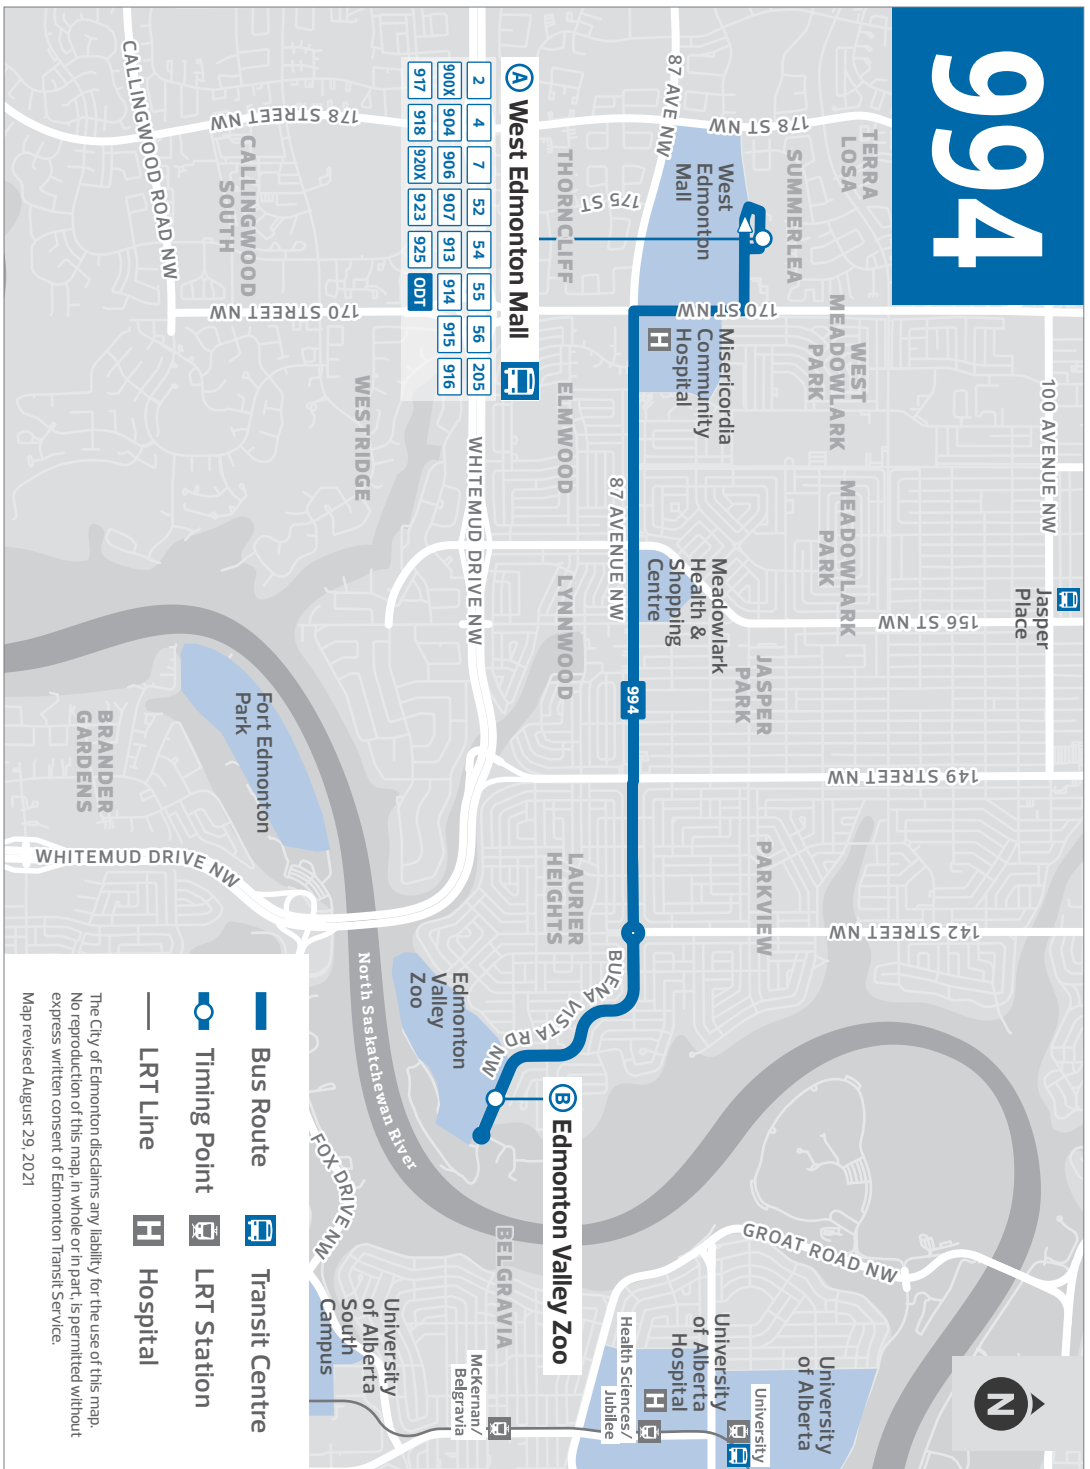

# 994

WEST EDMONTON MALL  
EDMONTON VALLEY ZOO

Starts May 23, 2022

Edmonton  
Transit  
Service

Edmonton

## 7 DAYS A WEEK STARTING JULY 1 UNTIL SEPTEMBER 5, 2022

994		WEST EDM MALL TO VALLEY ZOO		VALLEY ZOO TO WEST EDM MALL	
TIMING POINTS		WEM TC on 87 Ave EB	133 St & Buena Vista Rd	133 St & Buena Vista Rd	WEM TC on 87 Ave EB
<b>A</b>	<b>B</b>	8:45	8:58	9:00	9:13
		9:15	9:28	9:30	9:43
		9:45	9:58	10:00	10:13
		10:15	10:28	10:30	10:43
		10:45	10:58	11:00	11:13
		11:15	11:28	11:30	11:43
		11:45	11:58	<b>12:00</b>	<b>12:13</b>
		<b>12:15</b>	<b>12:28</b>	<b>12:30</b>	<b>12:43</b>
		<b>12:45</b>	<b>12:58</b>	1:00	1:13
		1:15	1:28	1:30	1:43
		1:45	1:58	2:00	2:13
		2:15	2:28	2:30	2:43
		2:45	2:58	3:00	3:13
		3:15	3:28	3:30	3:43
		3:45	3:58	4:00	4:13
		4:15	4:28	4:30	4:43
		4:45	4:58	5:00	5:13
		5:15	5:28	5:30	5:43
		5:45	5:58	6:00	6:13

## SATURDAY, SUNDAY & HOLIDAYS ONLY MAY 23 UNTIL JUNE 30, 2022

994		WEST EDM MALL TO VALLEY ZOO		VALLEY ZOO TO WEST EDM MALL	
TIMING POINTS		WEM TC on 87 Ave EB	133 St & Buena Vista Rd	133 St & Buena Vista Rd	WEM TC on 87 Ave EB
<b>A</b>	<b>B</b>	8:45	8:58	9:00	9:13
		9:15	9:28	9:30	9:43
		9:45	9:58	10:00	10:13
		10:15	10:28	10:30	10:43
		10:45	10:58	11:00	11:13
		11:15	11:28	11:30	11:43
		11:45	11:58	<b>12:00</b>	<b>12:13</b>
		<b>12:15</b>	<b>12:28</b>	<b>12:30</b>	<b>12:43</b>
		<b>12:45</b>	<b>12:58</b>	1:00	1:13
		1:15	1:28	1:30	1:43
		1:45	1:58	2:00	2:13
		2:15	2:28	2:30	2:43
		2:45	2:58	3:00	3:13
		3:15	3:28	3:30	3:43
		3:45	3:58	4:00	4:13
		4:15	4:28	4:30	4:43
		4:45	4:58	5:00	5:13
		5:15	5:28	5:30	5:43
		5:45	5:58	6:00	6:13